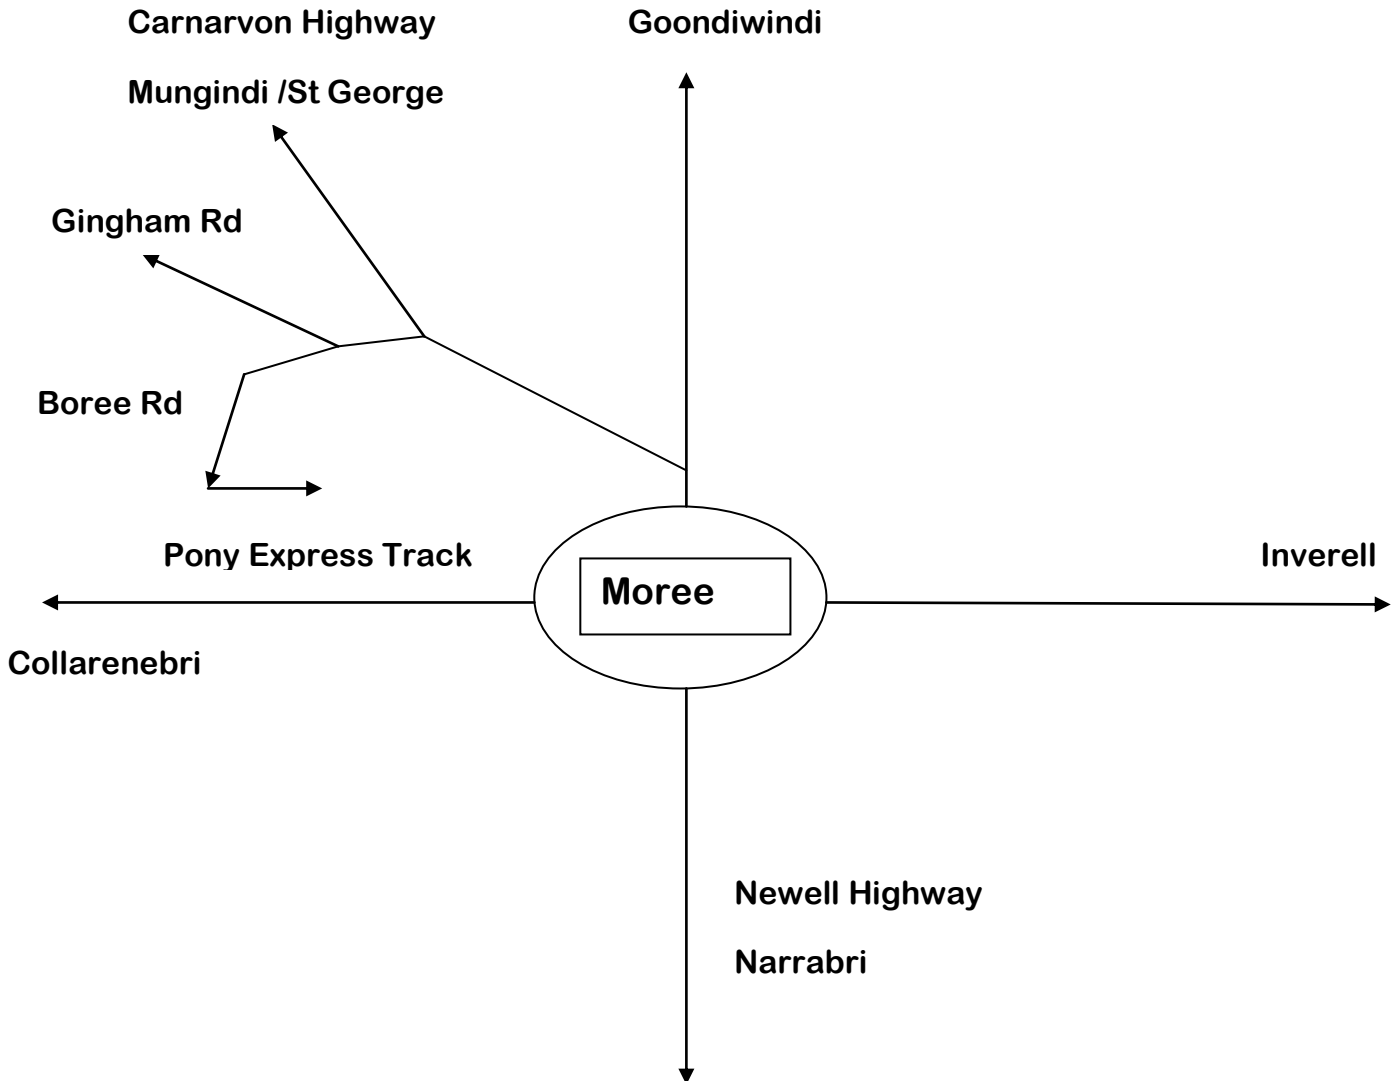

Midkin South Directions

Midkin South is approximately 20km North-West of Moree on the Boree Road. Take the Carnarvon Highway for approximately 10km, turn left onto Gingham Road for 2km and turn left onto Boree Road for approximately 8km. Turns will be signposted on the day.

Accommodation in Moree

- Burke and Wills Motel
- Artesian Motor Inn
- Gwydir Caravan Park