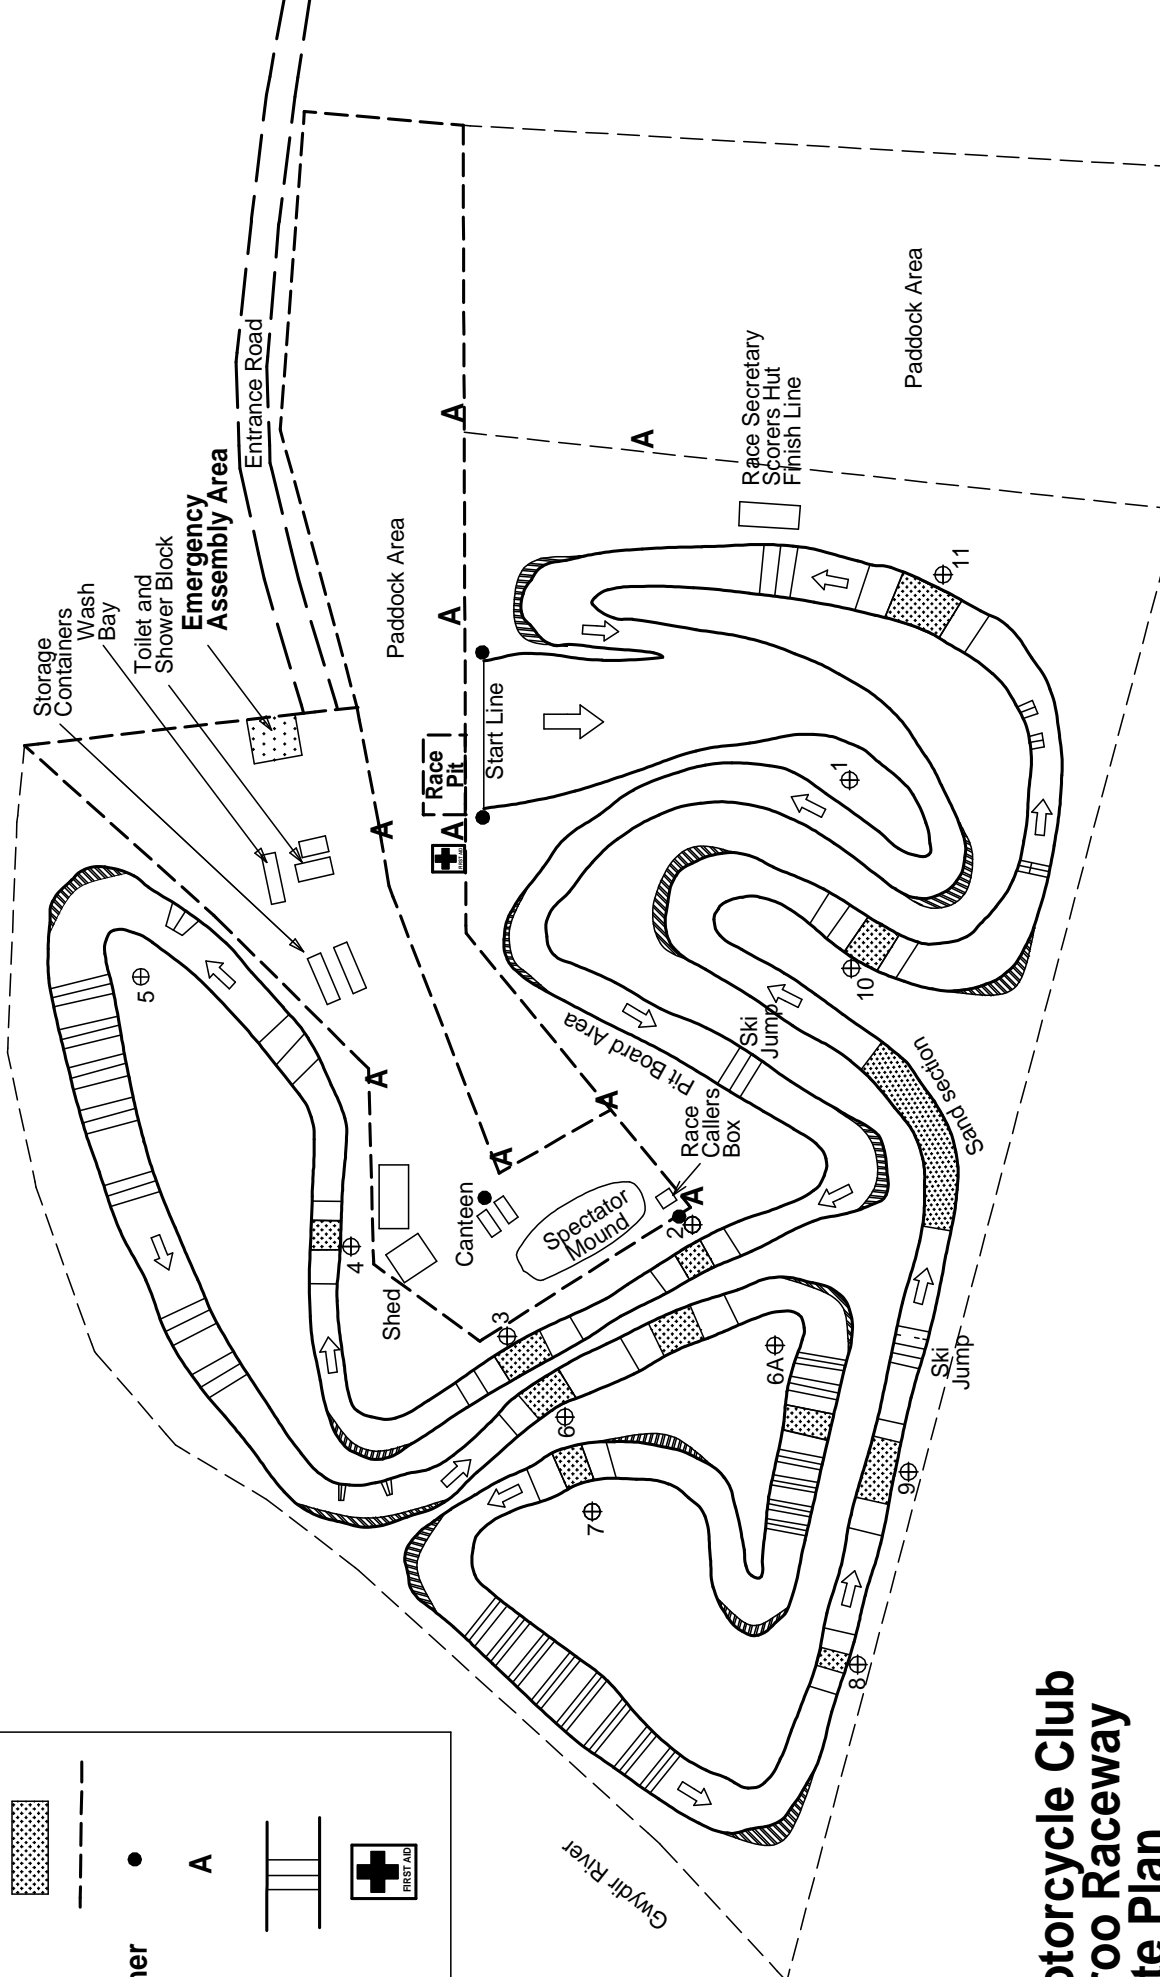

Legend

- Flag Point 7 ⊕
- Track Edge
- Table Top
- Fence
- Fire Extinguisher
- Track Access Point A
- Low Jump on Track
- First Aid Station (Club Days)

Moree Motorcycle Club Booleroo Raceway Site Plan 2012

Notes:
 Flag Points 1, 4, 5, 6A & 8 not required for a Practice Day.
 Flag point 1, 5, 6A - Optional for Club Day